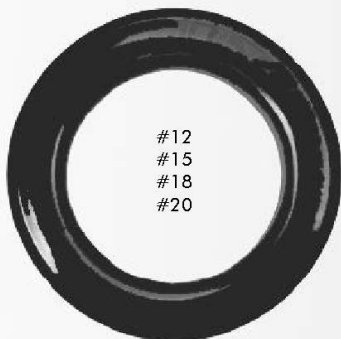

GROMMETS

Stock Colors Shown.

Custom finishing to match all
Ona Standard Finishes available.

Black

ONA Drapery Hardware Company, Inc.