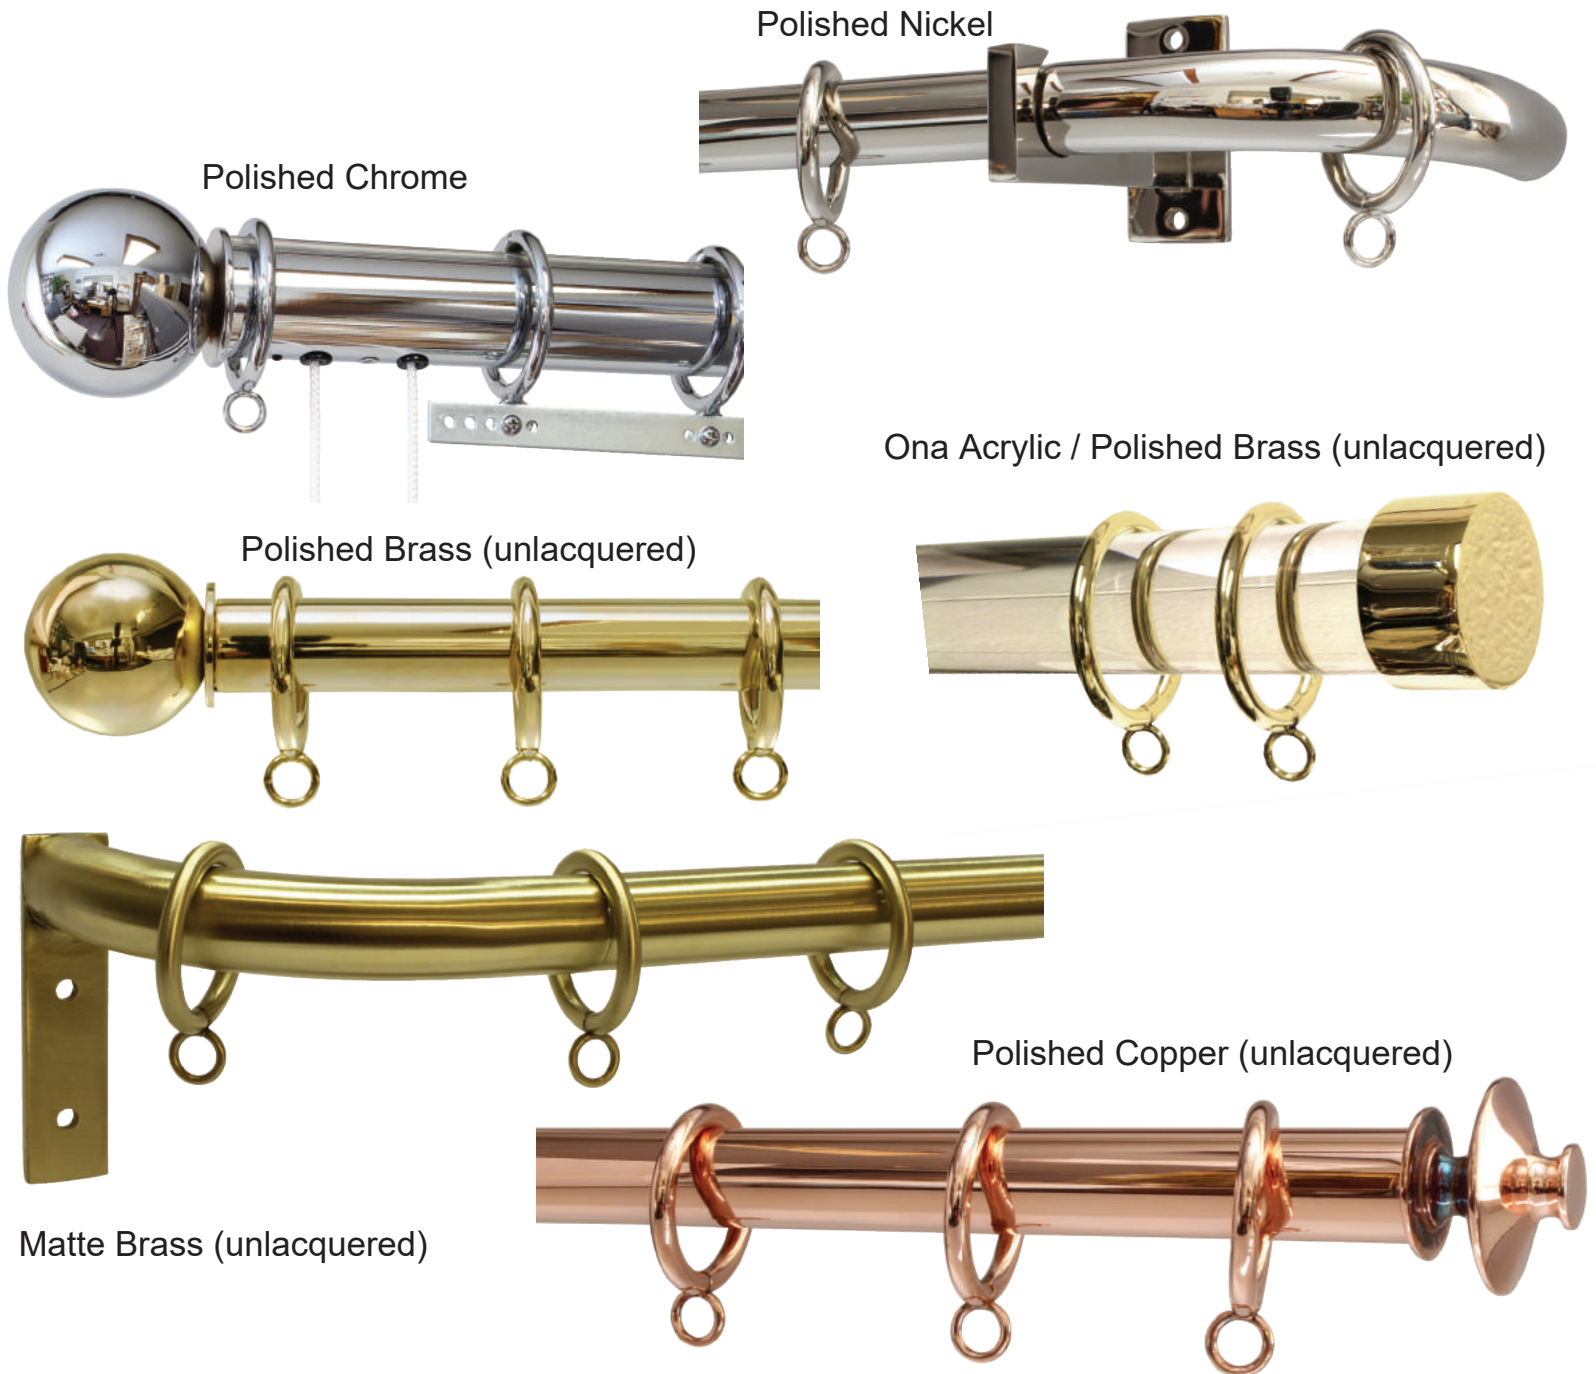

Product Spotlight!

Super Premium Plated Finishes

Ona Drapery hardware is available in any of our custom Super Premium Plated Finishes!

ONA Drapery Hardware Company, Inc.

ONA DRAPERY HARDWARE COMPANY INC.

5320 Arapahoe Ave., Boulder, Co. 80303

Polished Brass (unlacquered)

Matte Copper

Polished Copper (unlacquered)

Super Premium Plated Finish sample set

*Rods and components available in 40 standard finishes,
8 Premium Gloss finishes, and
8 Super Premium Plated finishes*