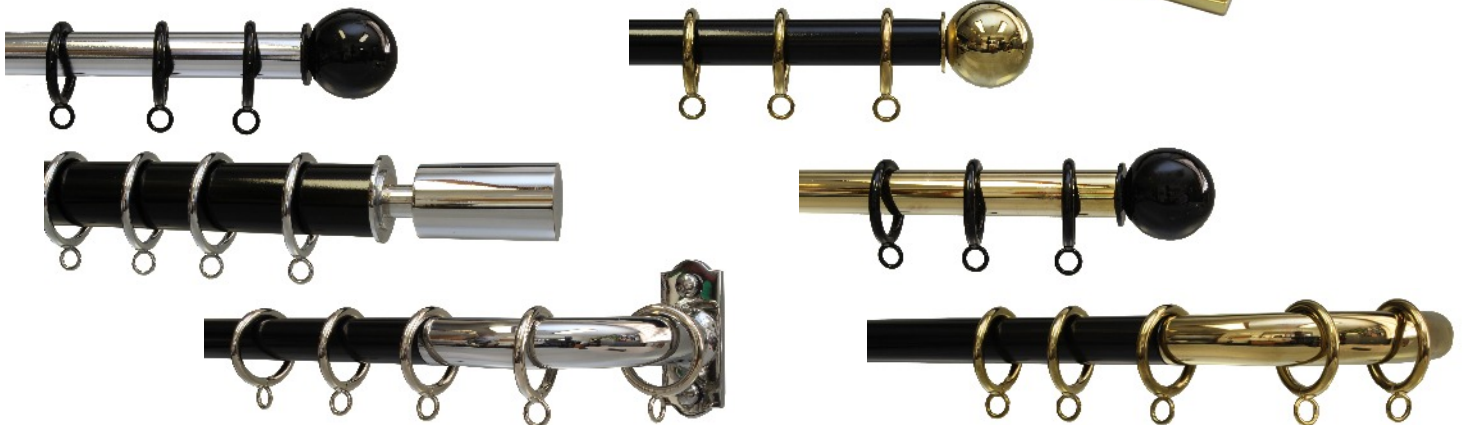

Mix & Match

Product Spotlight!

Use your imagination! Mix & match any ONA Drapery Hardware components and finishes to create a unique design for your customer. The combinations are limitless!

Acrylic 1-5/8" French rod with Polished Brass Returns & Rings

Gloss Black / Polished Chrome

Gloss Black / Polished Brass

ONA Drapery Hardware Company, Inc.

ONA DRAPERY HARDWARE COMPANY INC.

5320 Arapahoe Ave., Boulder, Co. 80303

1-800-231-4025 / FAX 1-888-231-4026

www.onadrapery.com

More mix & match examples...

Acrylic 1-5/8" rod with Polished Brass End cap & Rings

Polished Chrome / Ice - Onalux Ball

Acrylic 1-5/8" rod with Polished Brass Circler Finial & Rings

Gloss Black / Winter rings / Cheetah ArtGlass Ball

Gloss Black / Winter / Bacca finial

Need a Custom Finish? Please call. We can match or create most any finish.

Made in the U.S.A.

Rods and components available in 40 standard finishes, 8 Premium Gloss finishes, and 5 Super Premium Plated finishes