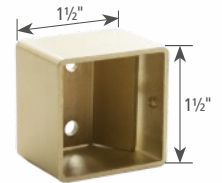

Rectangular rings are artful and draw the eye upward while drawing draperies effortlessly.

END CAP
DCU01

1 1/2" SQUARE LUCITE POLE
4' Length DCU20/ACR
8' Length DCU21/ACR
recommend a bracket
every 2-1/2 feet

POLE CUT OPTIONS
Pole lengths are cut to order.

STRAIGHT

MITRE

STRAIGHT CUT DP900
MITRE CUT DP901

METAL SQUARE RING
DCU30

SINGLE BRACKET
DCU40

EXTENDED SINGLE BRACKET
DCU41

CEILING BRACKET
DCU42