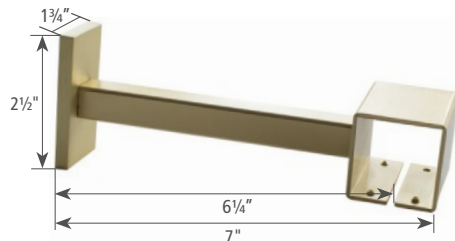

Turn windows from drab to fab with glamorous square lucite hardware. It makes a statement through linear lines, translucent poles and metal accessories in your choice of three fabulous finishes. Poles are constructed of 35mm thick, heavy-gauge lucite providing a high end look and the durability needed to withstand heavy draperies and daily use.

Rectangular rings are artful and draw the eye upward while drawing draperies effortlessly.

END CAP
DCU01

1 1/2" SQUARE LUCITE POLE
4' Length DCU20/ACR
8' Length DCU21/ACR
recommend a bracket
every 2-1/2 feet

POLE CUT OPTIONS
Pole lengths are cut to order.

STRAIGHT

MITRE

STRAIGHT CUT DP900
MITRE CUT DP901

METAL SQUARE RING
DCU30

SINGLE BRACKET
DCU40

EXTENDED SINGLE BRACKET
DCU41

CEILING BRACKET
DCU42