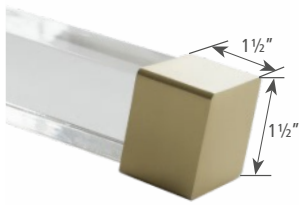

CUBE COLLECTION
 **BRIMAR**[®]

Available through
Ona Drapery Hardware Company
5320 Arapahoe Ave
Boulder CO 80303
P. 800-231-4025 f. 888-231-4026
E-mail. info@onadrapery.com
www.onadrapery.com

CUBE COLLECTION

Turn windows from drab to fab with glamorous square lucite hardware. It makes a statement through linear lines, translucent poles and metal accessories in your choice of three fabulous finishes. Poles are constructed of 35mm thick, heavy-gauge lucite providing a high end look and the durability needed to withstand heavy draperies and daily use.

Rectangular rings are artful and draw the eye upward while drawing draperies effortlessly.

END CAP
DCU01

1 1/2" SQUARE LUCITE POLE
4' Length DCU20/ACR
8' Length DCU21/ACR
recommend a bracket
every 2-1/2 feet