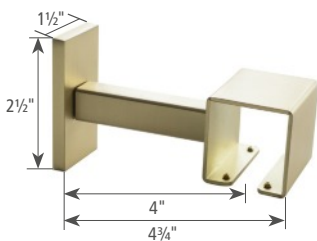

Turn windows from drab to fab with glamorous square lucite hardware. It makes a statement through linear lines, translucent poles and metal accessories in your choice of three fabulous finishes. Poles are constructed of 35mm thick, heavy-gauge lucite providing a high end look and the durability needed to withstand heavy draperies and daily use.

Rectangular rings are artful and draw the eye upward while drawing draperies effortlessly.

END CAP
DCU01

1 1/2" SQUARE LUCITE POLE
4' Length DCU20/ACR
8' Length DCU21/ACR
recommend a bracket
every 2-1/2 feet

POLE CUT OPTIONS
Pole lengths are cut to order.

STRAIGHT

MITRE

STRAIGHT CUT DP900
MITRE CUT DP901

METAL SQUARE RING
DCU30

SINGLE BRACKET
DCU40

EXTENDED SINGLE BRACKET
DCU41

CEILING BRACKET
DCU42