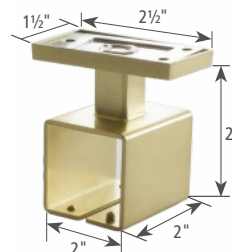

Rectangular rings are artful and draw the eye upward while drawing draperies effortlessly.

END CAP
DCU01

1 1/2" SQUARE LUCITE POLE
4' Length DCU20/ACR
8' Length DCU21/ACR
recommend a bracket
every 2-1/2 feet

POLE CUT OPTIONS
Pole lengths are cut to order.

STRAIGHT

MITRE

STRAIGHT CUT DP900
MITRE CUT DP901

METAL SQUARE RING
DCU30

SINGLE BRACKET
DCU40

EXTENDED SINGLE BRACKET
DCU41

CEILING BRACKET
DCU42